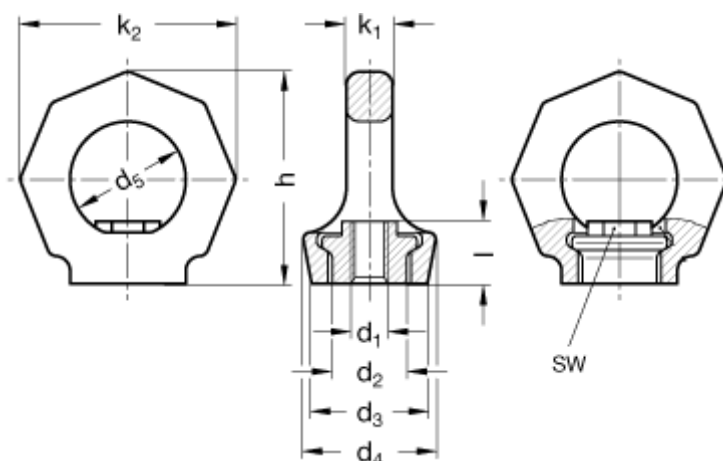

Article number: 201093516

Description: E+G Rotating lifting eye 24mm nut  
GN 583-M24

## Measures

$d_1 = M\ 24$	$l = 28$
$d_2 = 35$	Load capacity = 3,2 t [32 kN]
$d_3 = 50.0$	SW = 30
$d_4 = 60$	
$d_5 = 48$	
$h = 90$	
$k_1 = 19.0$	
$k_2 = 90$	